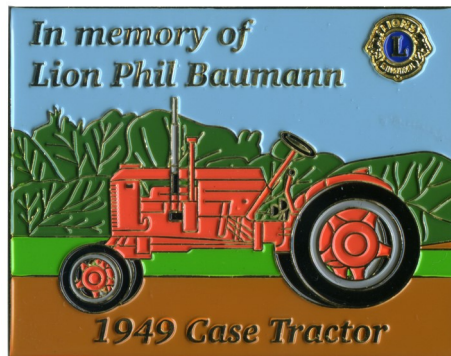

FG 0529 23

PCC GEORGE LONNEMAN 43-Y

FG 0650 23

NOTE: This is the fifth barn in the Old Barns of Kentucky set of five. The 4 previous pin are shown to the right FYI.

FG 0691 22
Tim Newell (MN)
Tim's Favorite Tractor
1962 Farmall M